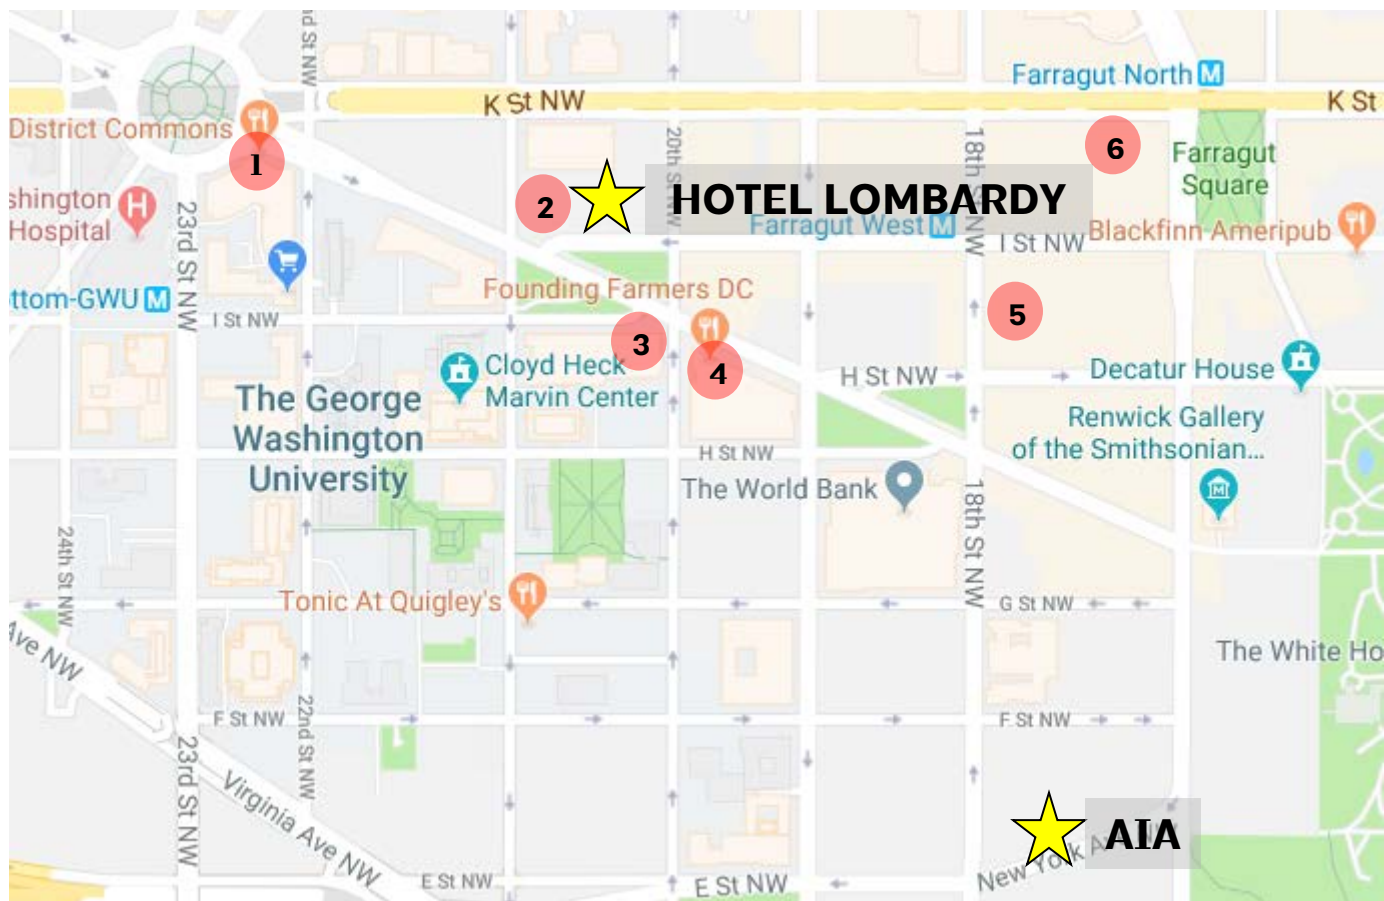

Suggested restaurants

Within walking distance of Hotel Lombardy/AIA

1. District Commons – [website](#)

American - \$\$
2200 Pennsylvania Ave NW,
Washington, DC 20037

2. Aperto – [website](#)

Italian - \$\$\$
2013 I St NW
Washington, DC 20006

3. Bindaas – [website](#)

Indian - \$\$
2000 Pennsylvania Ave NW
Washington, DC 20006

4. Founding Farmers – [website](#)

American - \$\$
1924 Pennsylvania Ave NW
Washington, DC 20006

5. Taberna del Alabardero – [website](#)

Spanish - \$\$\$
1776 I St NW
Washington, DC 20006

6. Kellari Taverna – [website](#)

Greek - \$\$\$
1700 K St NW
Washington, DC 20006