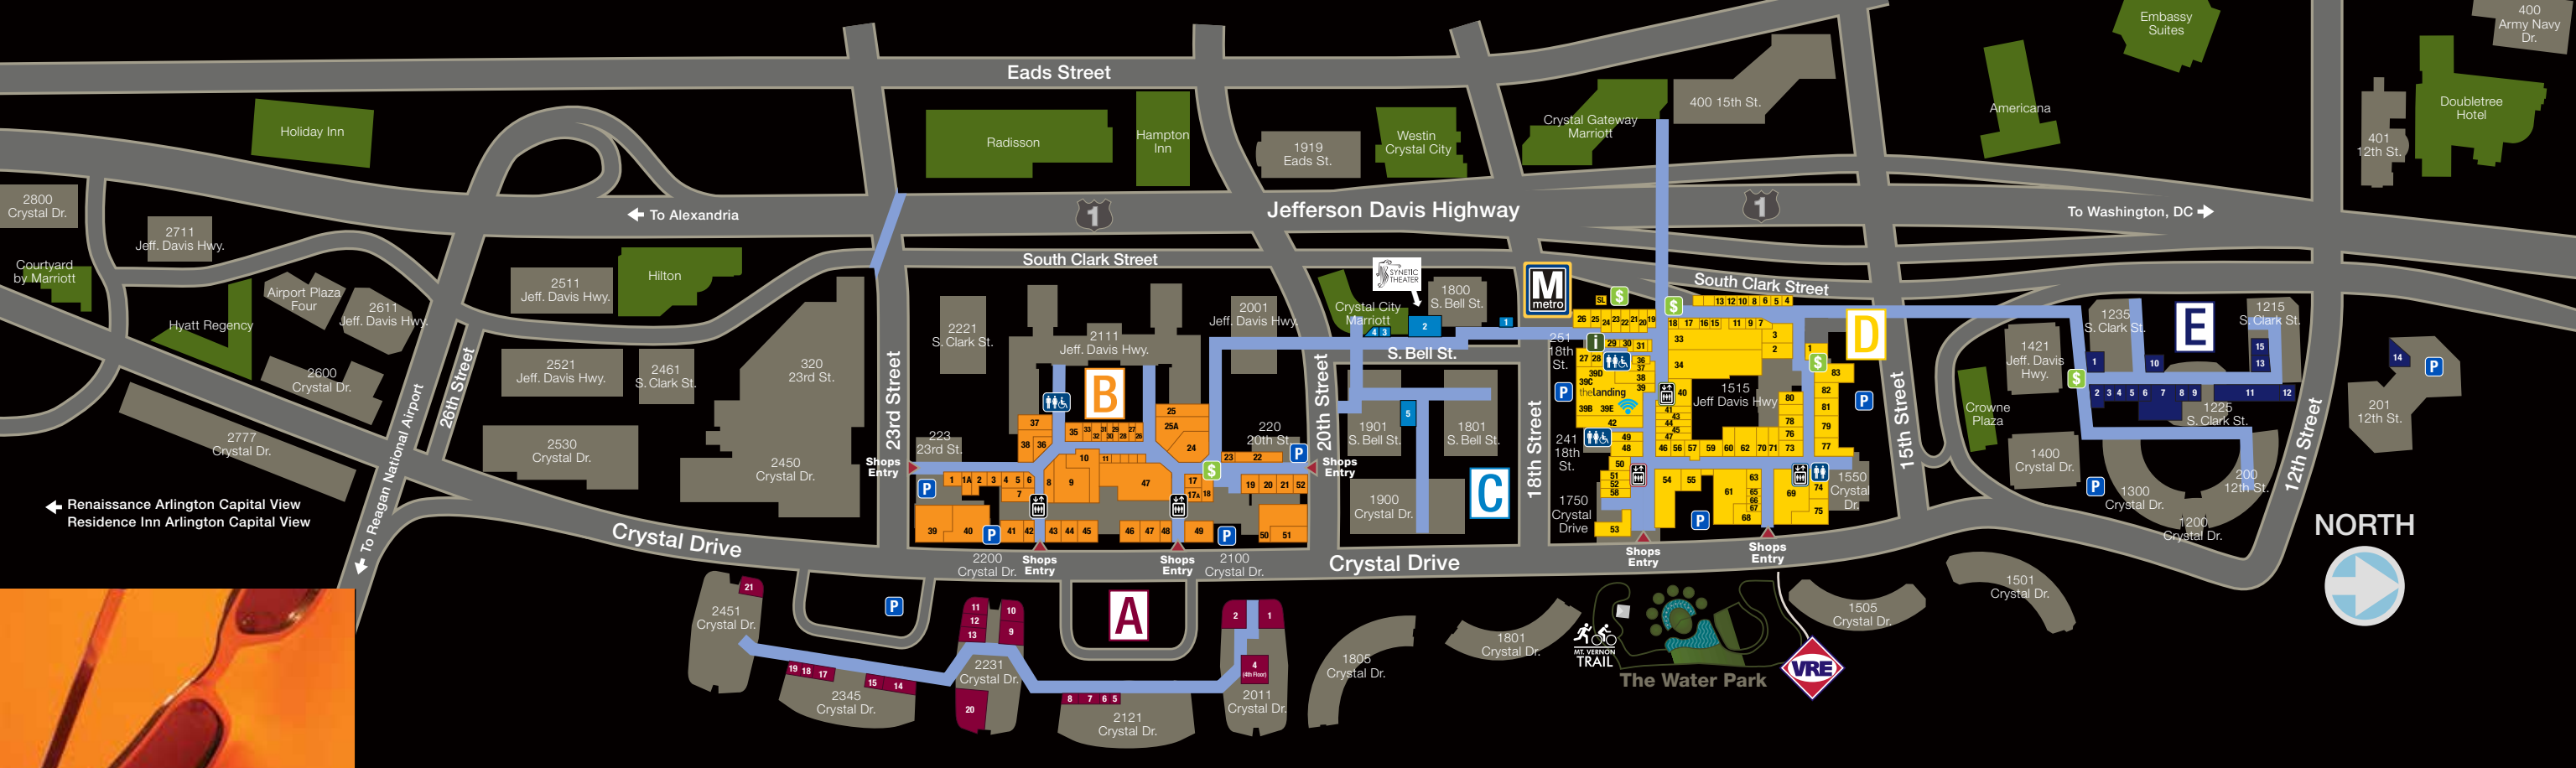

legend

- A Shops at Crystal Park
- B Shops at 2100 Crystal Drive
- C Shops at the Mall
- D Shops at 1750 Crystal Drive
- E Shops at the Gateway
- Hotel Accommodations
- Interior Pedestrian Concourse
- ▲ Entrance/Exit
- ♿ Restroom
- ♿ Accessible Restroom
- ATM ATM
- ELEV Elevators
- WiFi Free WiFi Hot Spot
- i Information
- P Parking

RESTAURANTS

■ B-50 Highline RXP	Early 2015
■ B-39 Jaleo Crystal City	413-8181
■ D-50 King Street Blues	415-BLUE
■ B-40 Kora Restaurant	
Bar | Lounge	571-431-7090
■ B-51 McCormick & Schmick's	413-6400
■ D-54 Morton's The Steakhouse	418-1444
■ B-45 Neramitra Thai	413-8886
■ A-20 Ruth's Chris Steak House	979-7275
■ D-42 San Antonio Bar & Grill	415-0126
■ B-41 Ted's Montana Grill	416-8337

FOOD SPECIALTY

■ D-18 Auntie Anne's Pretzels	413-6408
■ B-24 Au Bon Pain	418-0715
■ D-51 Café Jenna	415-0061
■ A-15 Café Manna	418-0341
■ B-44 Chick-fil-A	415-7815
■ A-10 Chipotle Mexican Grill	920-8779
■ B-42 Cold Stone Creamery	418-2223
■ B-43 Corner Bakery Café	412-0131
■ A-2 Così	521-1904
■ B-26 Deli Works	415-1515
■ E-4 Dickey's Frozen Custard	416-2700
■ D-25 Dunkin' Donuts	412-8912
■ A-9 Fro.Zen.Yo	571-431-6103
■ B-46 Good Stuff Eatery	415-4663
■ E-10 Green Leaf Café	414-3788
■ D-23 Larry's Ice Cream & Cookies	418-2100
■ D-31 Lily Bubble Tea & Smoothie	566-8849
■ D-34 Market Basket & Grocery	412-3770
■ A-1 Noodles & Company	979-1525

■ A-18 The Perfect Pita	412-9440
■ D-22 The Perfect Pita	418-6656
■ D-38 Philadelphia Mike's	416-6640
■ B-9 Plaza Gourmet	414-3661
■ D-63 Potbelly Sandwich Works	415-0003
■ E-13 Quiznos	415-0900
■ E-11 Soho Café & Market	415-1301
■ A-11 Starbucks Coffee	413-6226
■ D-46 Starbucks Coffee	418-0226
■ B-33 Subway	413-2233
■ D-39E Subway	571-257-7878
■ D-30 Sushi Garden	413-5477
■ B-48 We The Pizza	415-7992

JEWELRY & ACCESSORIES

■ D-5 Gina's Fine Jewelry & Gifts	412-1198
■ D-10 Han Time Center	412-1142
■ D-41 Réal Jewelers	413-7117
■ B-7 Time Zone	413-0990
■ D-56 Woman In Motion	

FASHION

Men's Wear	
■ D-44 D.C. Men's Wear	413-3434
■ B-17 Executive Menswear	413-8888
Women's Wear	
■ B-35 Crystal Boutique	415-1400
■ D-57 Coqui Boutique	413-5441
■ D-55 Daniel's Boutique	412-1121
■ D-36 Garden Fantasy	413-5008
■ B-28 L.A. Moves	415-0500
■ D-59 Possessions	416-7839
Shoes	
■ D-29 Shoe Rack	566-0429
■ D-62 Shoes By Lara	416-4162

ELECTRONICS & PHOTOGRAPHY

■ D-13 Cellular & Personal Safety	415-0169
■ D-43 Metro Camera	412-2808
■ D-47 Radio Shack	413-0529
■ D-52 WiGo Clinic	703-627-3776

HEALTH & BEAUTY

HOTELS

■ Americana	979-3772
■ Courtyard By Marriott	549-3434
■ Crowne Plaza	416-1600
■ Crystal Gateway Marriott	920-3230
■ Crystal City Marriott	413-5500
■ Doubletree Hotel	416-4100